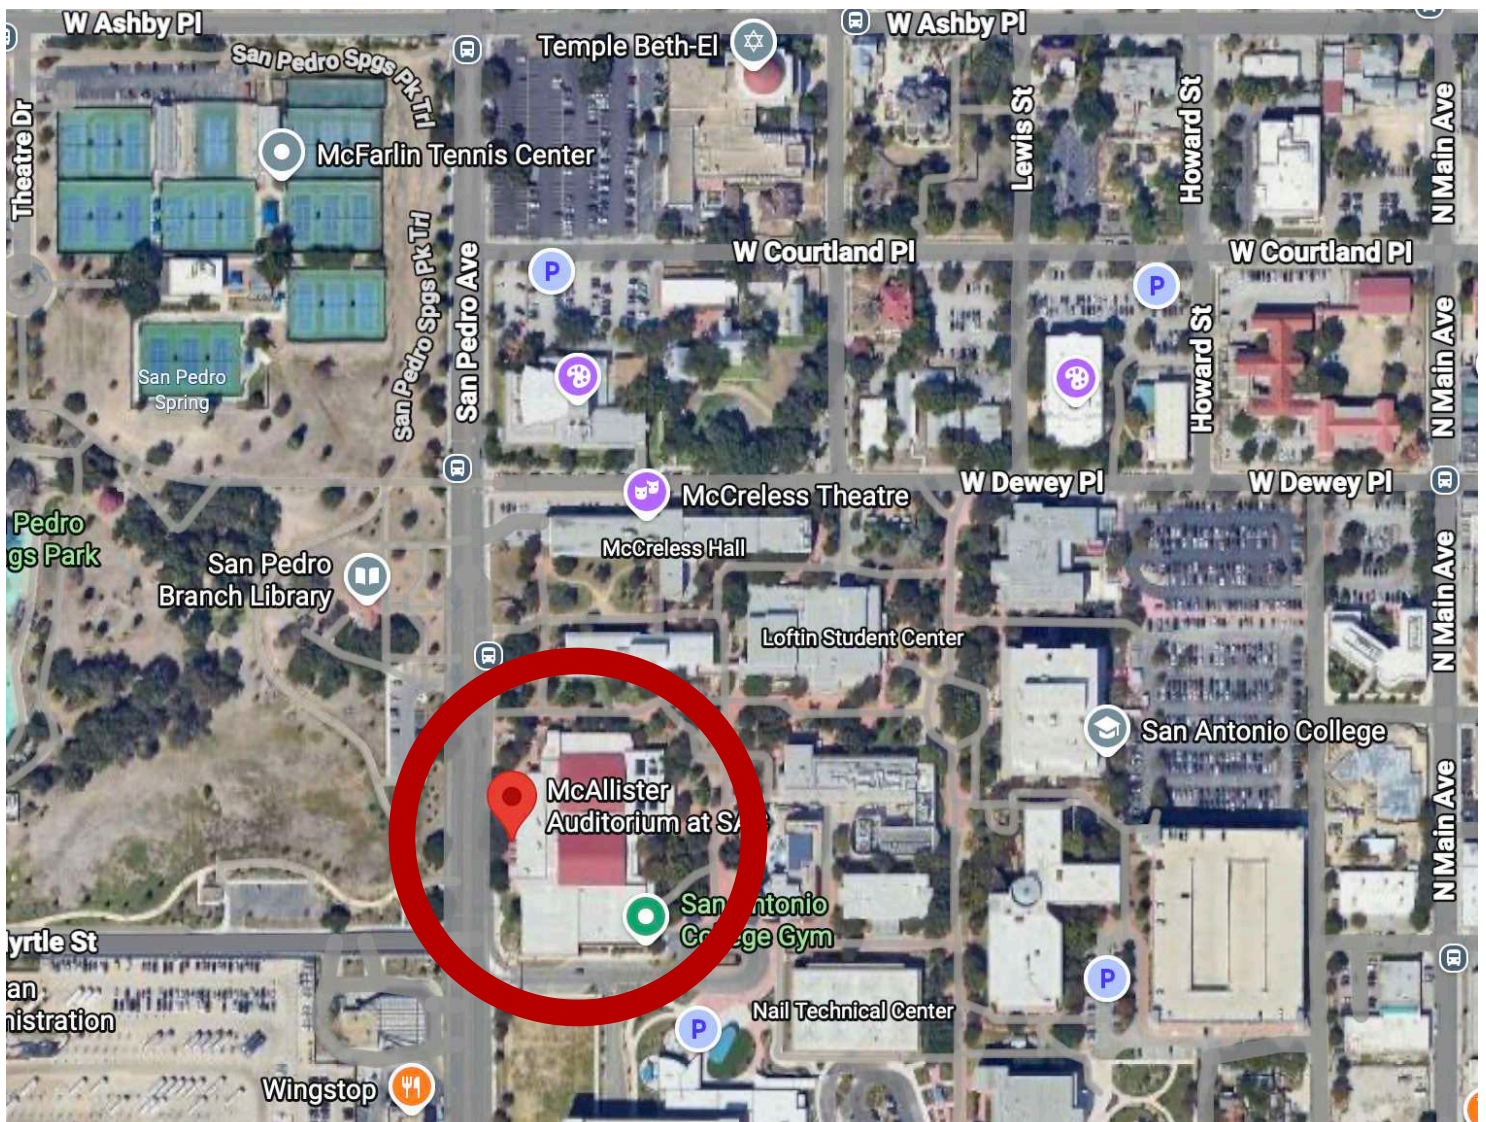

Q & A CONTINUED

Are pictures and or video recordings allowed in the theater?

NO. Pictures and video recordings of any kind are ABSOLUTELY PROHIBITED. Audience members caught photographing or recording any portion of the performance will be asked to leave immediately.

Why?

Holding up a phone or any recording device is rude and completely disrespectful to the guests around you. The flash from a phone or camera can distract and or blind a dancer on stage, which can lead to a serious injury. The choreography is the property of BCSTX. It is better to enjoy your dancer's performance in person and not behind a device. Both performances will be professionally recorded and photographed. All pictures and recordings will be available for purchase after the performance.

If you need to contact BCSTX the day of the performance, please email Ms. Marie at marie@balletconservatory.org

McAllister Theatre is located at 1300 San Pedro, on the campus of San Antonio College. The front entrance and parking are located on W Courtland Pl.